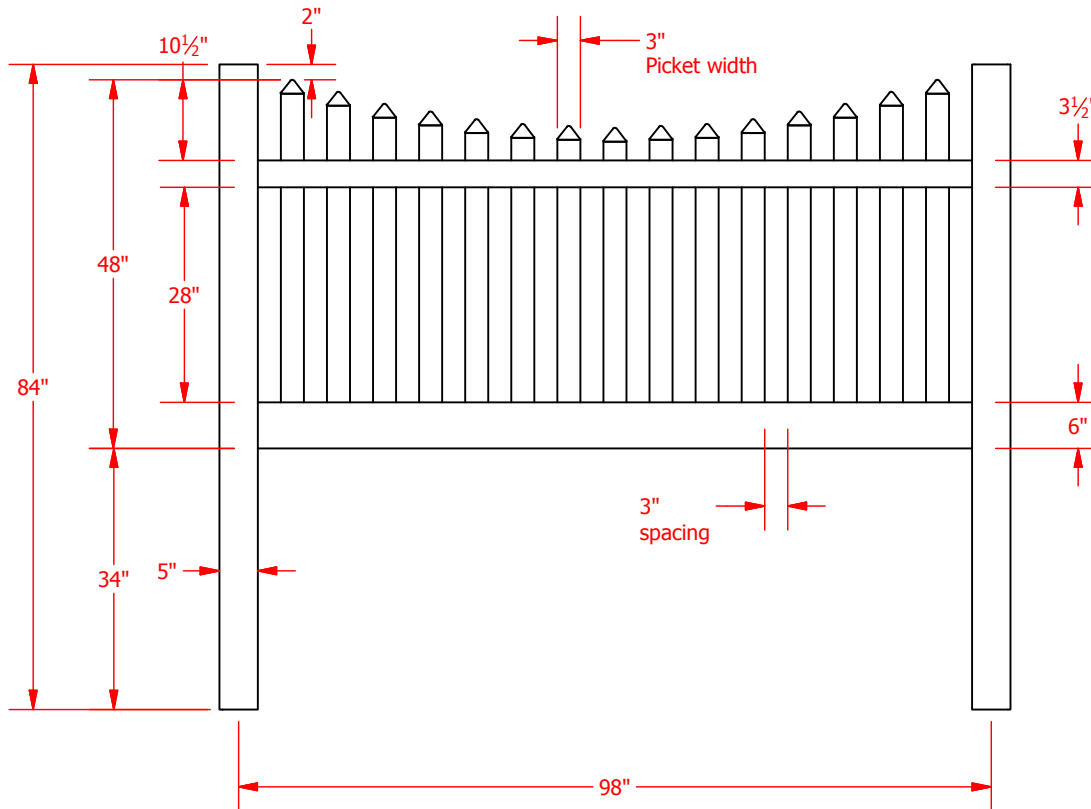

Post Cap Options	
	New England V55NE
	Flat V55FO
	French Gothic V55FG
	Ball V55BC
	Coachman V55CM
	Teardrop V55TD
	Solar V55SO
	Palace Solar V55P

SCALE 1/25

**Post Options:**

- 1) 5" x 5" - .140 wall
- 2) 5" x 5" H.D, - .250 wall
- 3) Majestic™ 8" x 8" -.250 wall

ILLUSIONS FENCE © 2010

**STYLE #**

**V402-4TR**

**DESCRIPTION**

Scalloped Spaced Picket with Pointed Cap 4'x8'

NOTES: 1. ALL ILLUSIONS VINYL FENCES ARE ASTM F964-09 COMPLIANT  
2. Available in Mix 'N' Match color variations